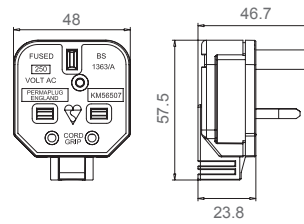

### PRODUCT IMAGES

HDPT13B

HDPT13W

HDPT13O

### LINE DRAWING

### PRODUCT INFORMATION

Part Number	HDPT13x
Colour options (x)	Black (B), Orange (O), White (W)
Product Dimensions	Height 57.5mm x Width 48mm x Depth 46.7mm